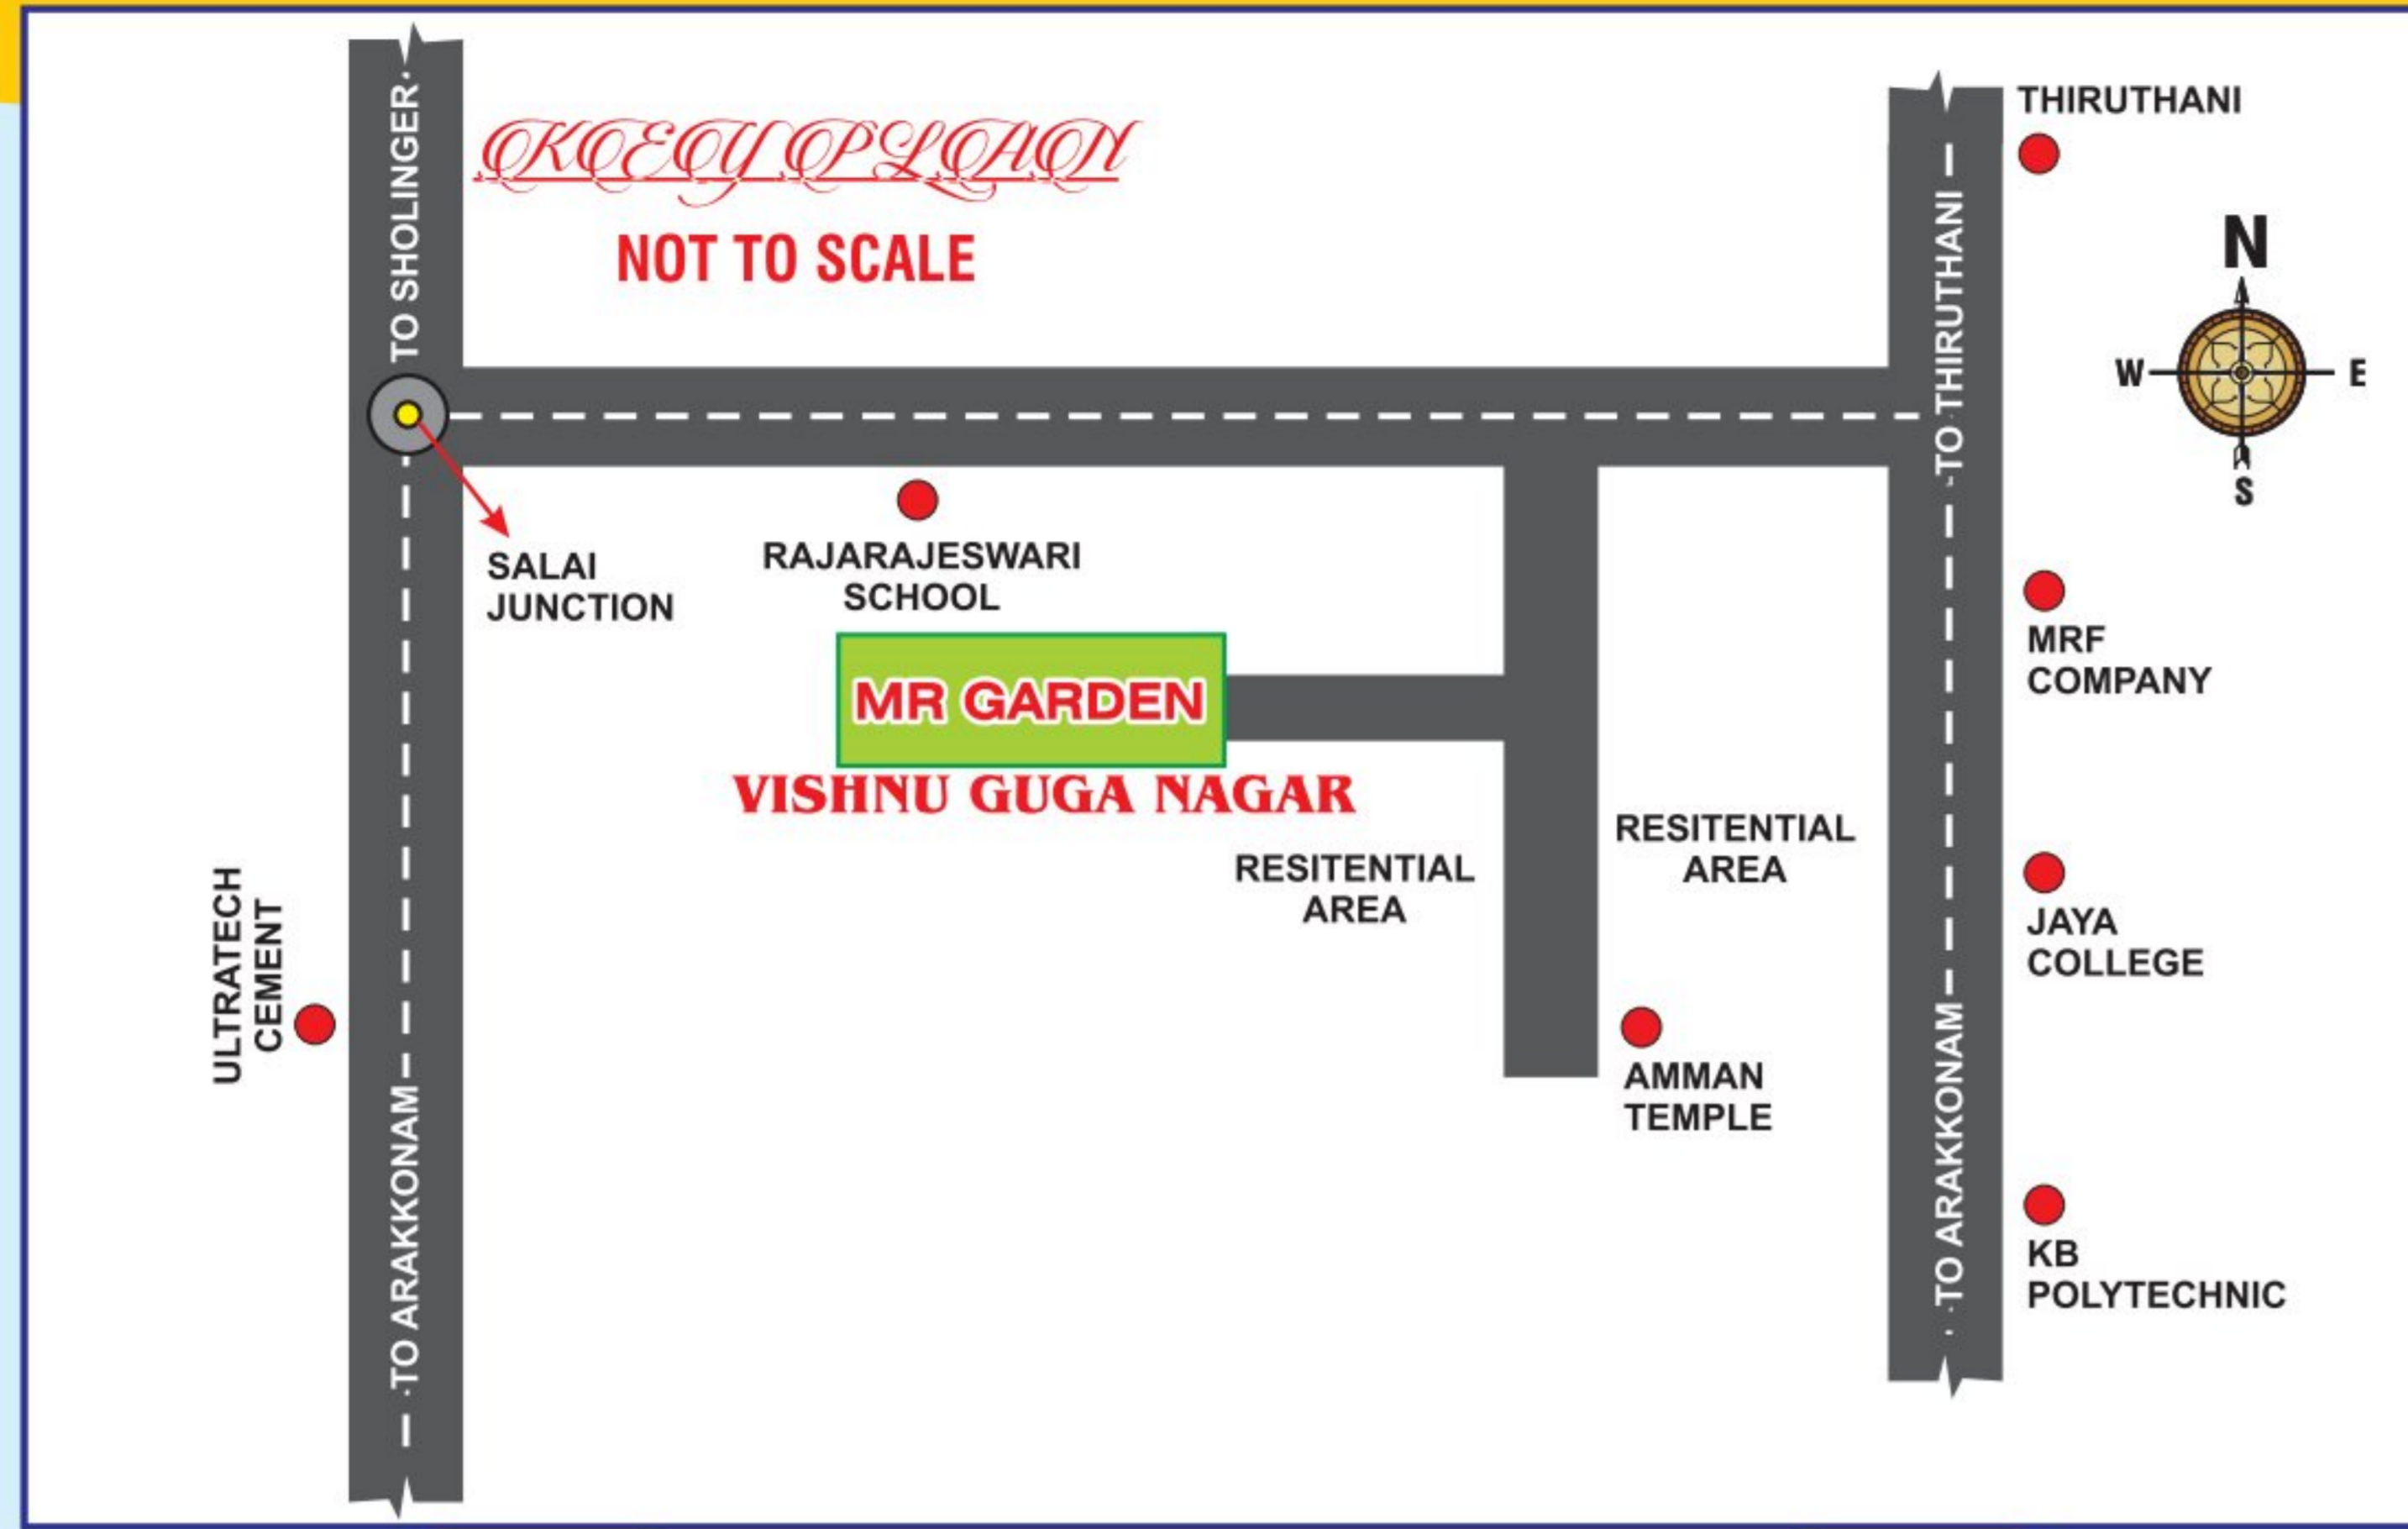

The Government Approved Reg.No. (553) 946

Real Estate Land Promoters

MR CONSTRUCTION BUILDERS

MR GARDEN

In

VISHNU GUGA NAGAR

ARAKKONAM - TIRUTTANI